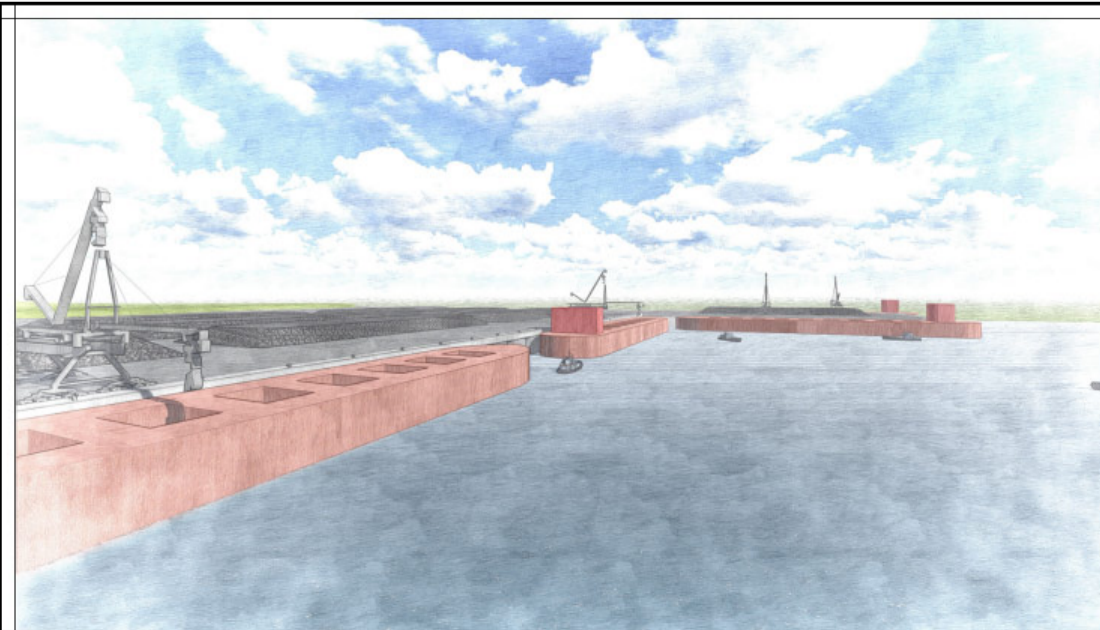

1 SITE DEVELOPMENT PLAN - MARACAIBO, VENUZELA

NEW PORT - MARACAIBO, VENUZELA

E.Swanepoel
PRARCHT
T0794

SwanDesigns

6 Kiaatkim, Arboretum, Richards Bay
035 - 7893663

SKETCH PLANS

Sheet Name
SITE DEVELOPMENT PLAN
Scales : As Indicated Arch - 001

PROPOSED NEW COAL TERMINAL,
MARACAIBO, VENUZELA